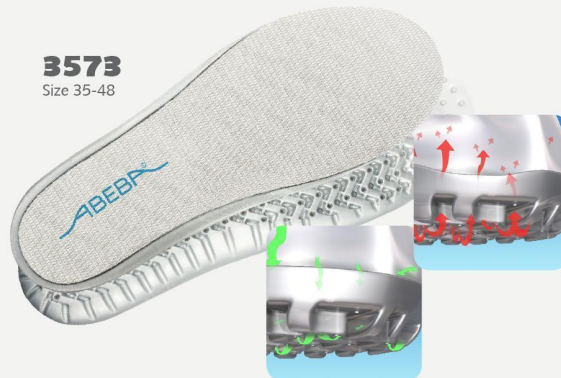

Occupational Shoes Easy Clog black, perforated

ABEBA®

Art. 7631

easy

- ▶ Size 35-48
- ▶ CE, EN ISO 20347:2012, OB, FO,E,A, SRC
- ▶ Smooth leather, perforated, black
- ▶ Heel strap foldable, adjustable
- ▶ Slip resistance TPU outsole sole
- ▶ Replaceable Active Comfort Insole (art. 352710)
- ▶ Sanitized treated
- ▶ Antistatic

TECHNOLOGY

OUTSOLE

- 1_Antistatic
- 2_SRC slip resistance according to EN ISO 20347:2012
- 3_Sole with high slip resistance
- 4_Animal fats, oil and fuel resistant
- 5_Fuel resistance

3573
Size 35-48

HEEL STRAP
adjustable, foldable
HEEL STRAP
adjustable, foldable